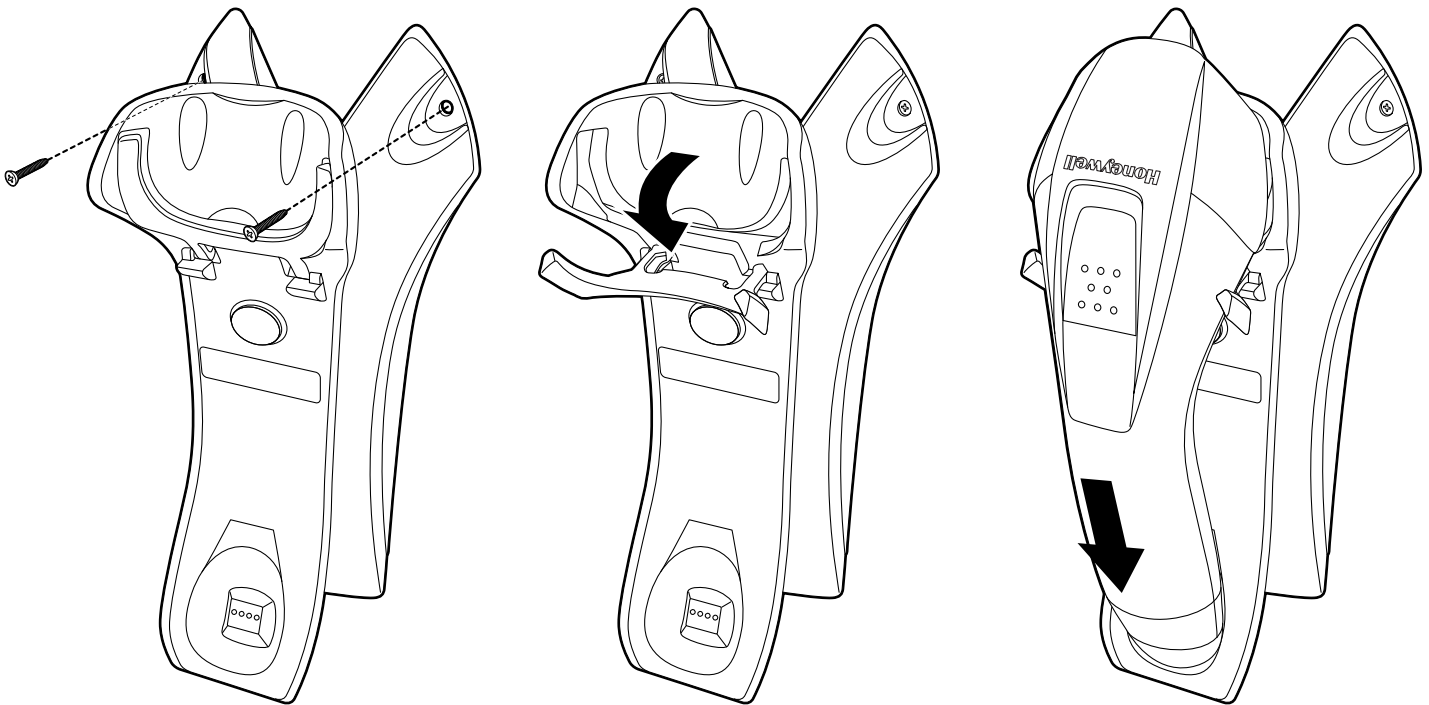

CCB00-010BT Wall Installation

Note: Mount the equipment at a height less than or equal to 2m (6.56 ft).

CCB00-010BT-INST Rev B
12/20

CCB00-010BT Wall Installation

Note: Mount the equipment at a height less than or equal to 2m (6.56 ft).