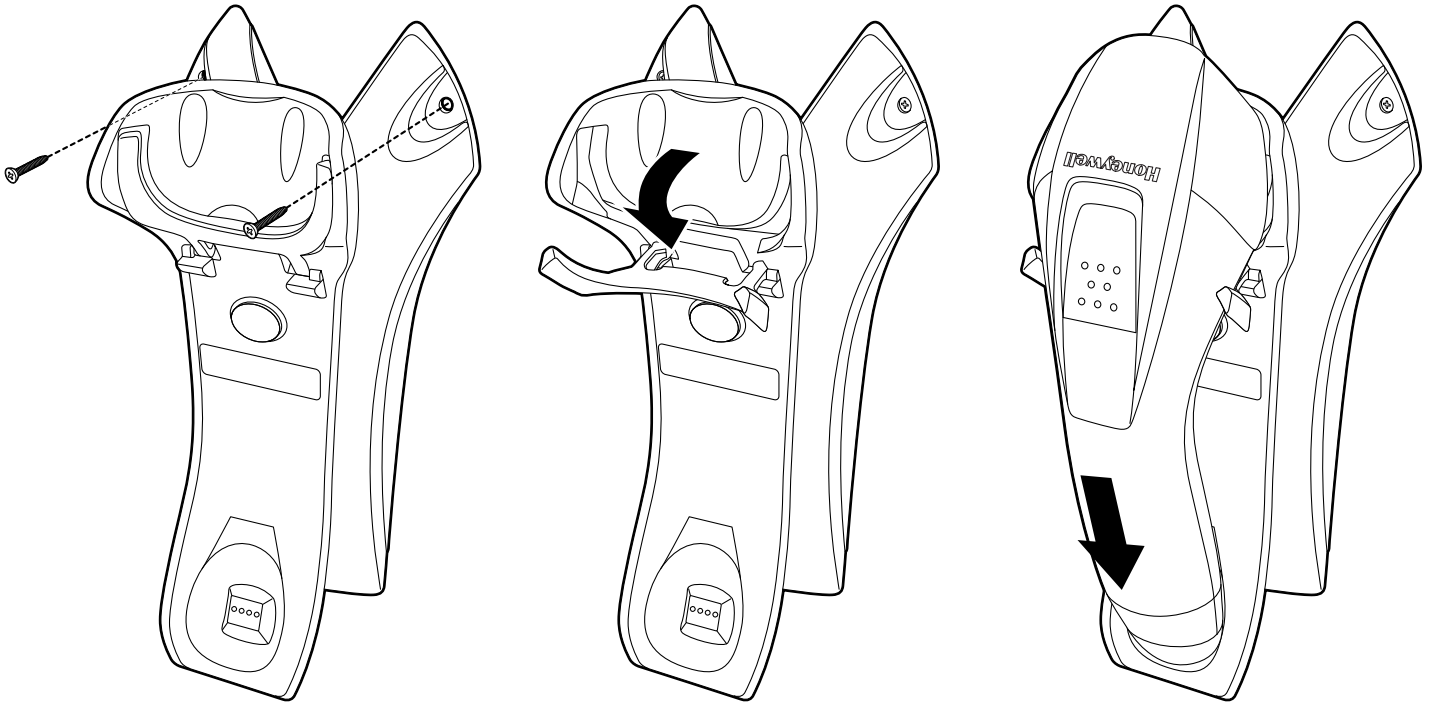

CCB00-010BT Wall Installation

Note: Mount the equipment at a height less than or equal to 2m (6.56 ft).

CCB00-010BT-INST Rev B
12/20

CCB00-010BT Wall Installation

Note: Mount the equipment at a height less than or equal to 2m (6.56 ft).